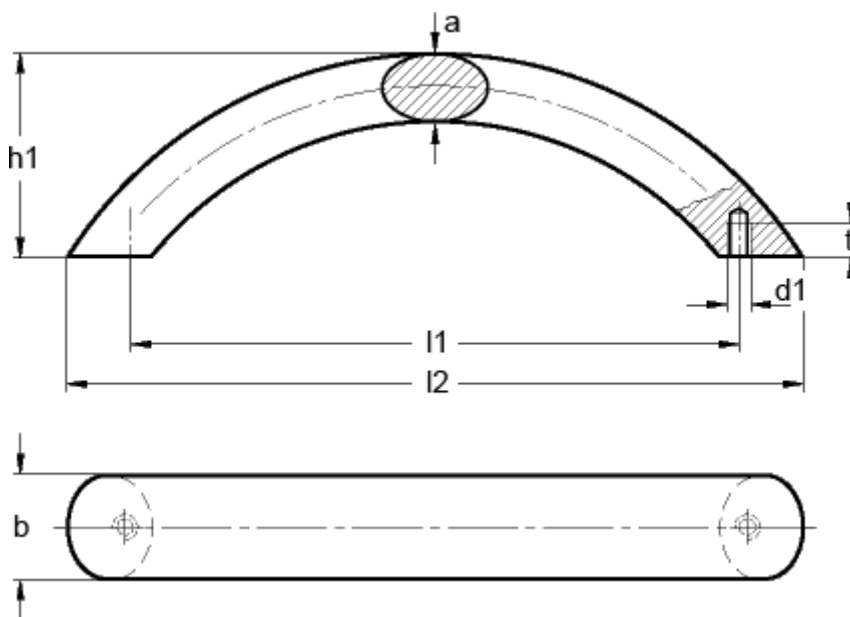

Article number: 20090365

Description: E+G Arch handle GN 565.4-20-192-A-EL

## Measures

a	= 13
b	= 20
d1	= M6
h1	= 51
l1	= 192
l2	= 221
t min	= 8.5